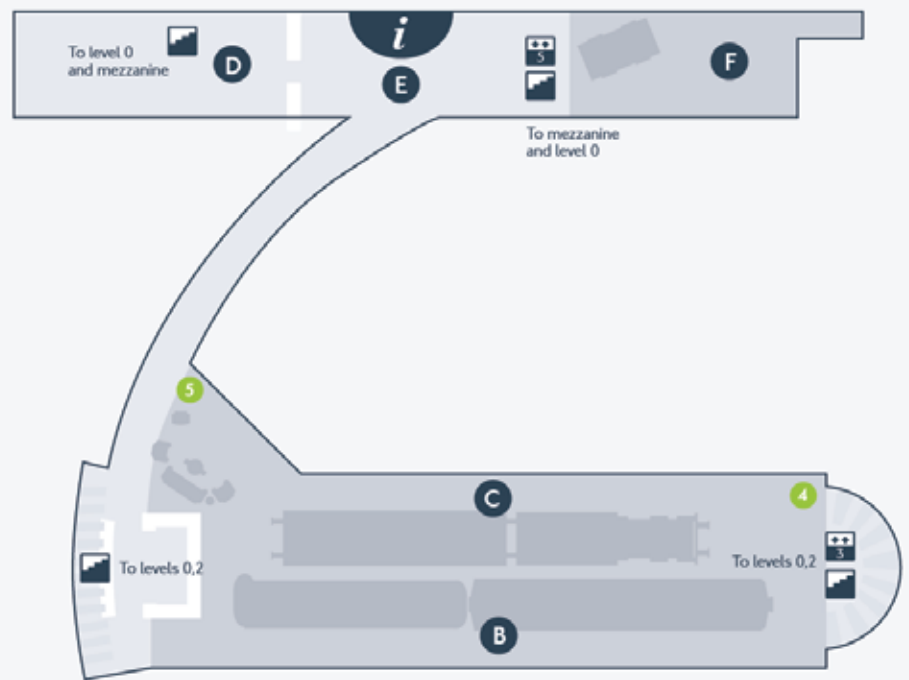

Level 0

 Canteen cafe bar *access via shop*

**1** Stamper trail

## Level 2

- A 19th century London

## Level 1

- B Growth of the suburbs
- C Steam underground 1863–1905
- D Global Gallery Level 1
- E Information desk
- F All Aboard Family play zone

## Mezzanine

- G Global Gallery Mezzanine