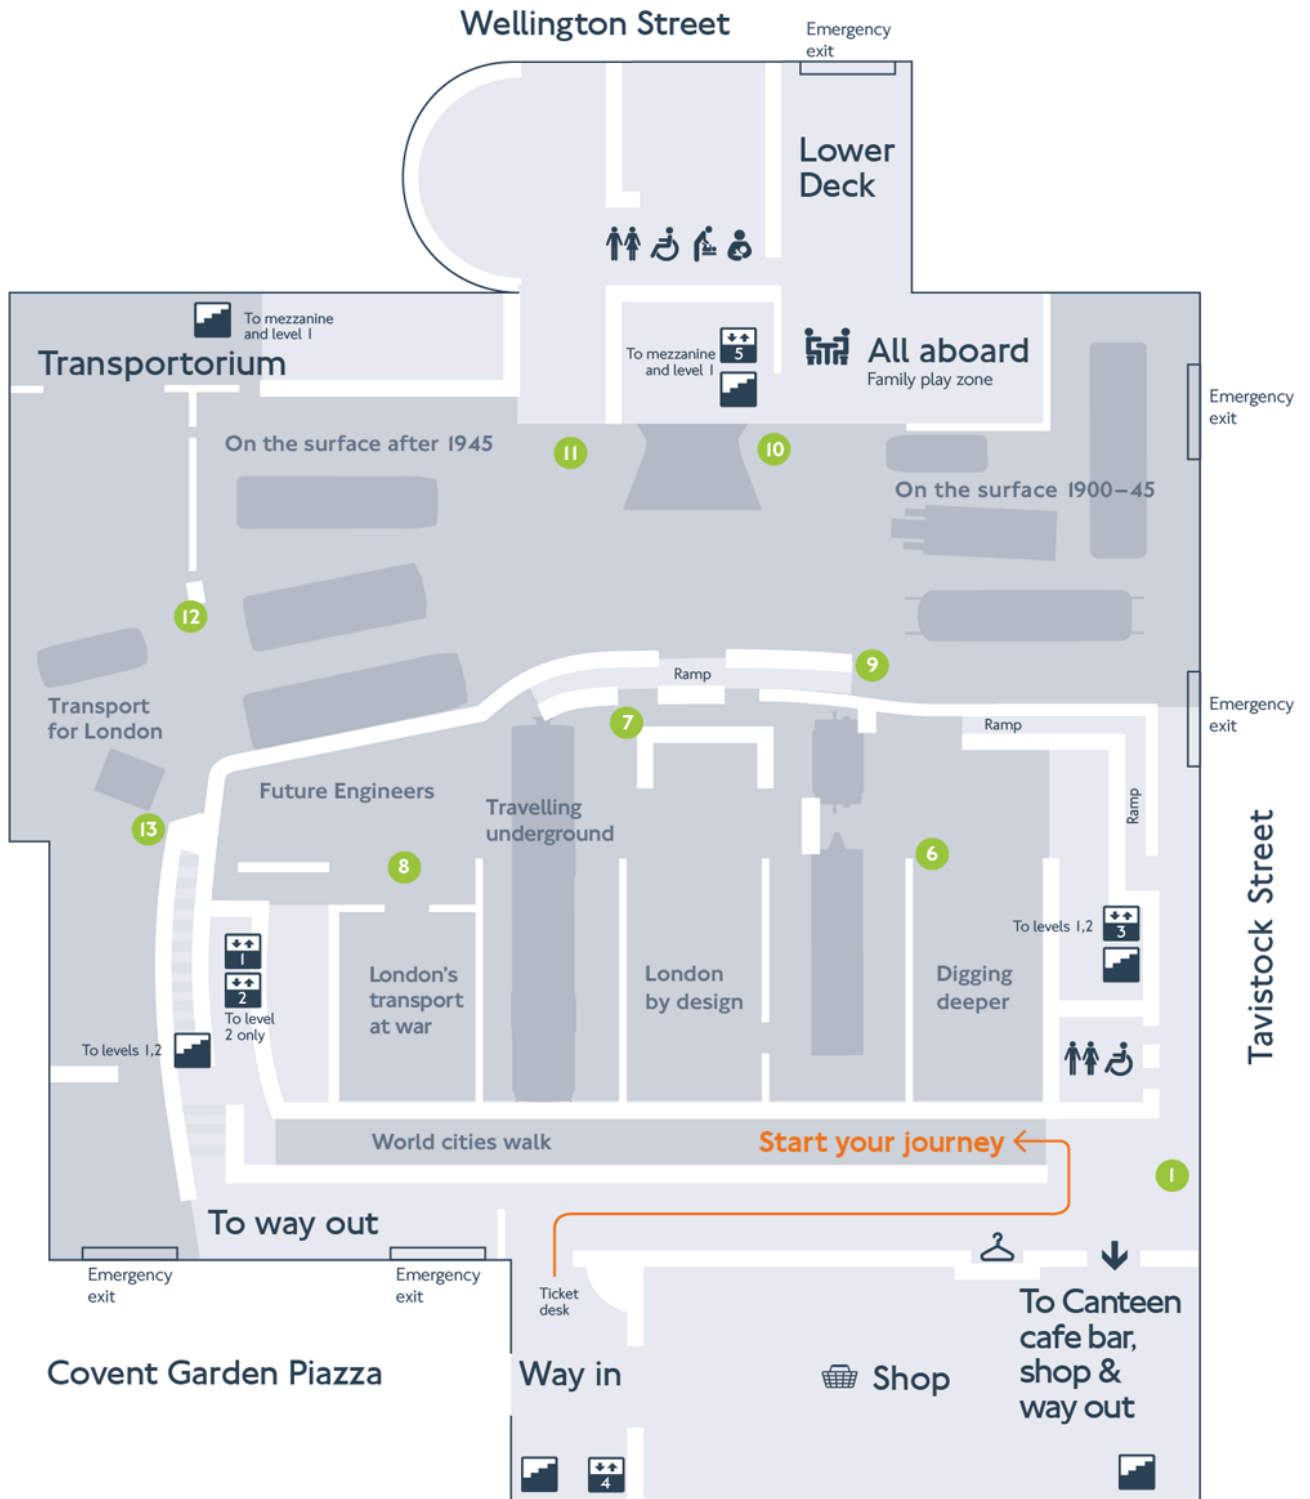

Level 0

 Canteen cafe bar *access via shop*

**1** Stamper trail

## Level 2

- A 19th century London

## Level 1

- B Growth of the suburbs
- C Steam underground 1863–1905
- D Global Gallery Level 1
- E Information desk
- F All Aboard Family play zone

## Mezzanine

- G Global Gallery Mezzanine